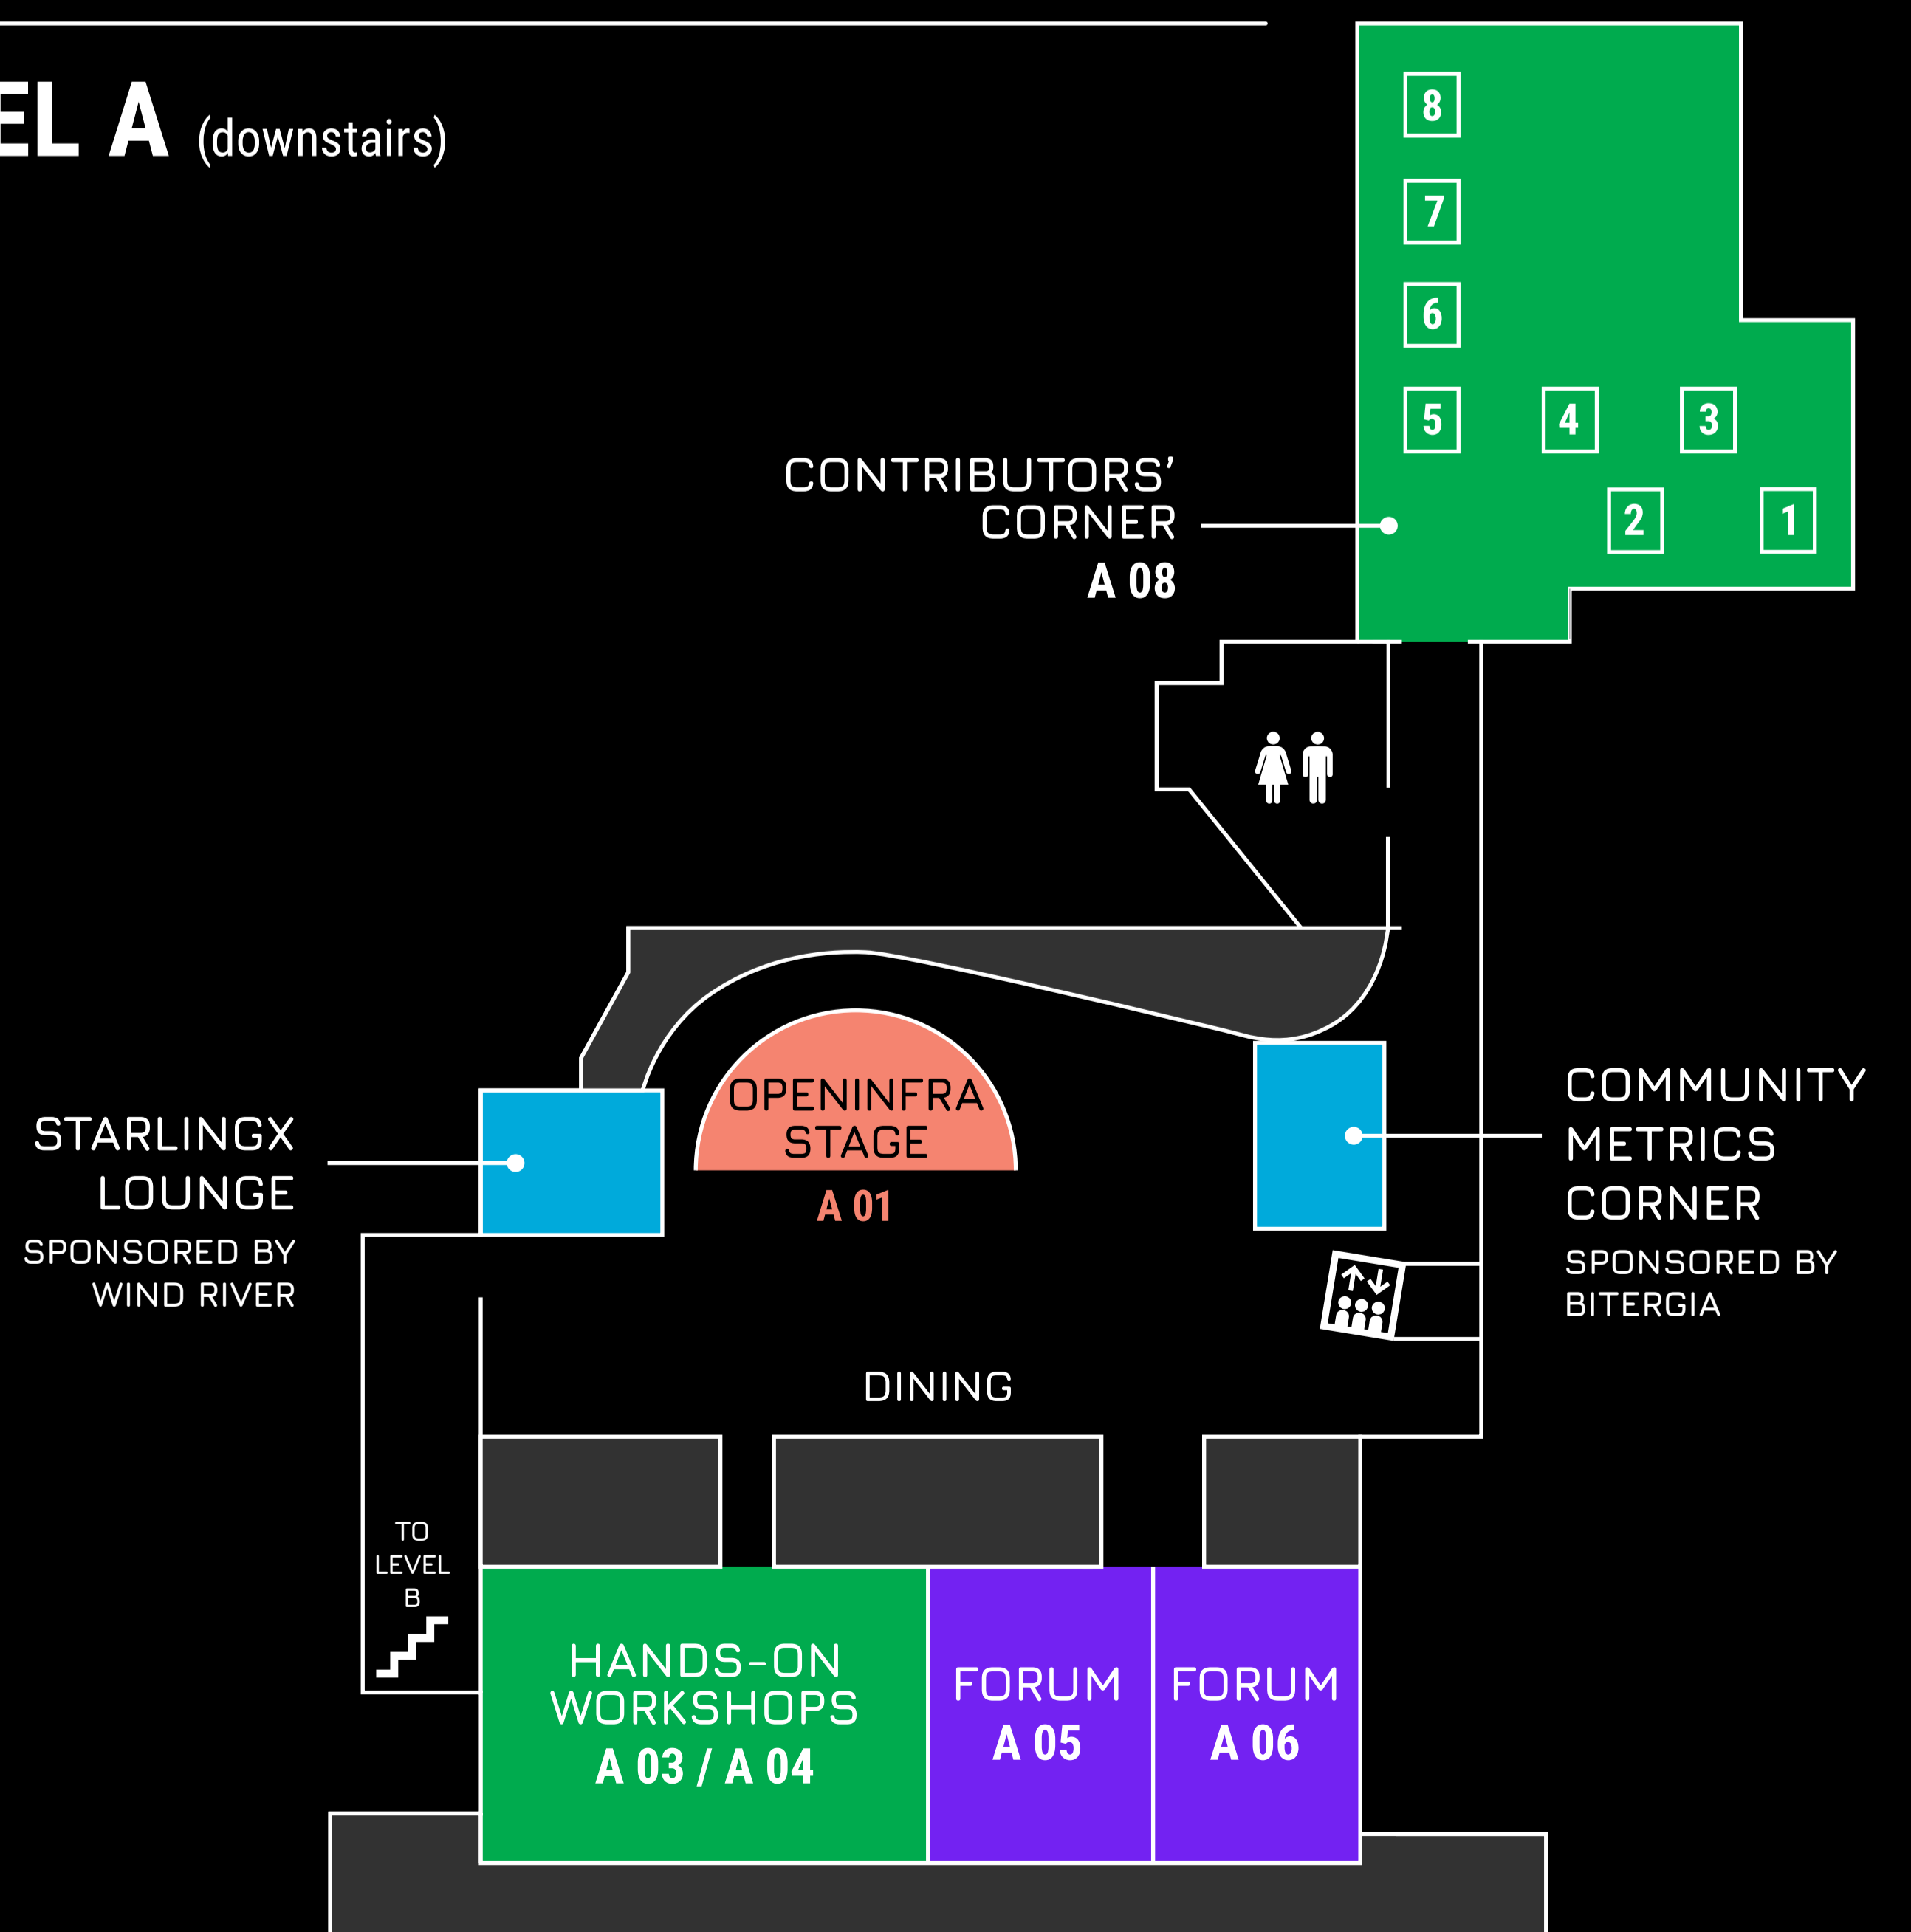

DIRECTORY

Berlin Congress Center

★ MAIN ENTRANCE

STAIRS

ELEVATOR

RESTROOMS

REGISTRATION

KEYNOTE STAGE

SESSIONS AND WORKSHOPS

LOUNGES

FORUM

MEETING ROOMS

MARKETPLACE SPONSORS

A3 B-1 Systems	B9 OpenMetal
C6 Bloomberg	B4 OVHcloud
B11 Canonical	B3 Red Hat
B7 Cloudbase Solutions	C3 Sardina Systems
C1 Component Soft	A5 Storpool
A1 Exaion	B6 SysEleven
C2 Fairbanks	C5 Trilio
B2 Mirantis	B8 VEXXHOST
A7 NIPA Cloud	B13 Wind River
B1 Open Telekom Cloud	

LEVEL C (upstairs)

LEVEL B (street level)

LEVEL A (downstairs)

WELCOME TO THE