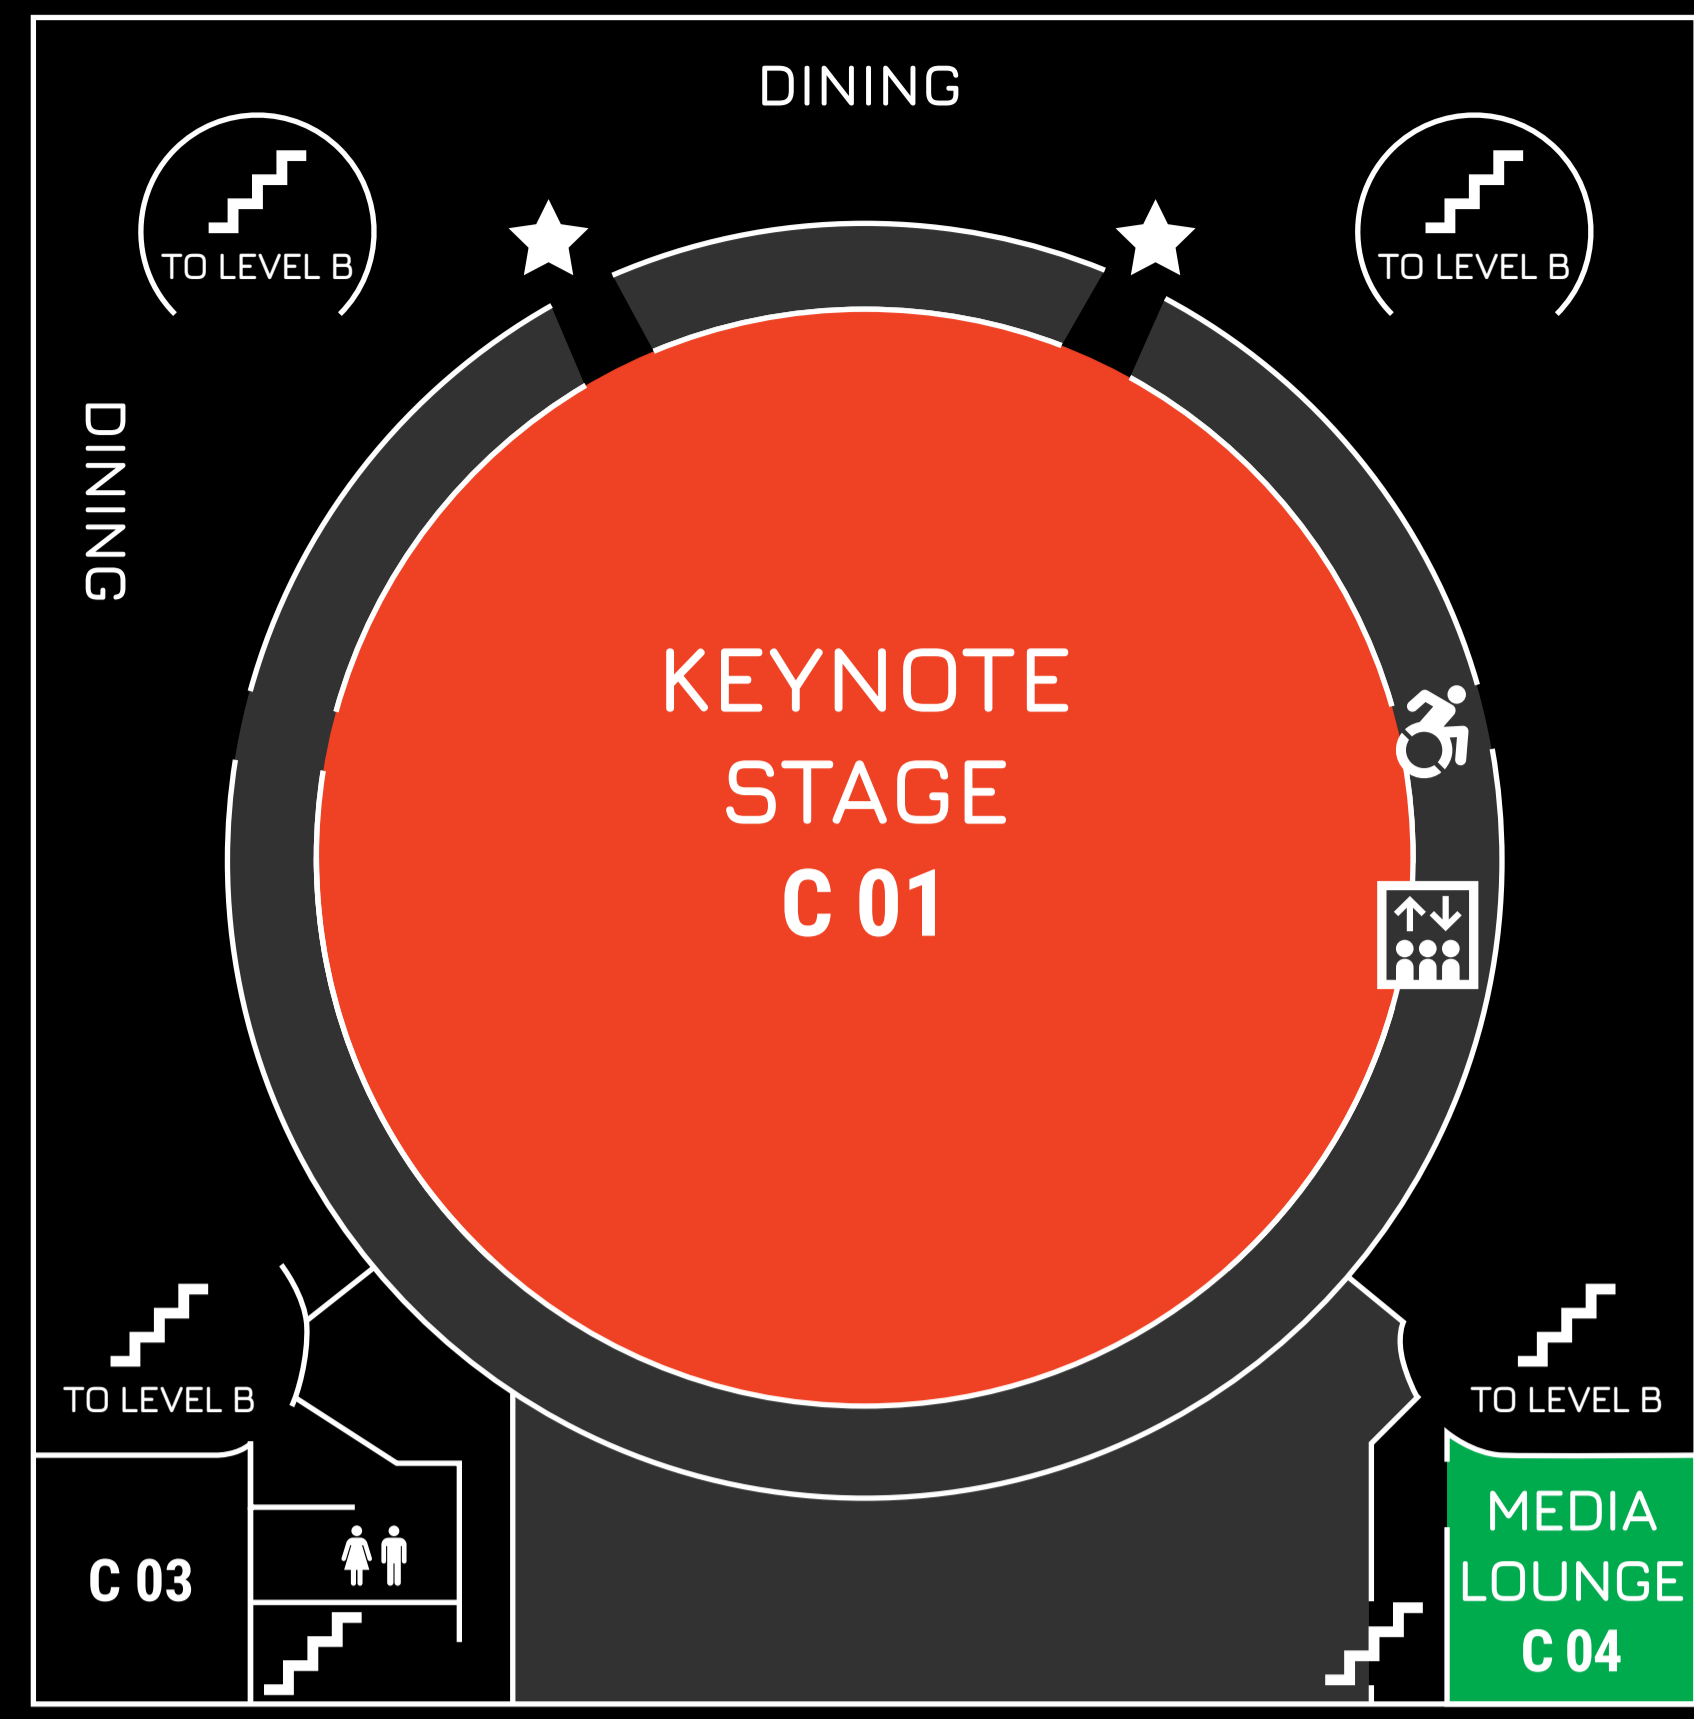

DIRECTORY

Berlin Congress Center

★ MAIN ENTRANCE

STAIRS

ELEVATOR

RESTROOMS

REGISTRATION

KEYNOTE STAGE

LEVEL C (upstairs)

LEVEL B (street level)

LEVEL A (downstairs)

WELCOME TO THE