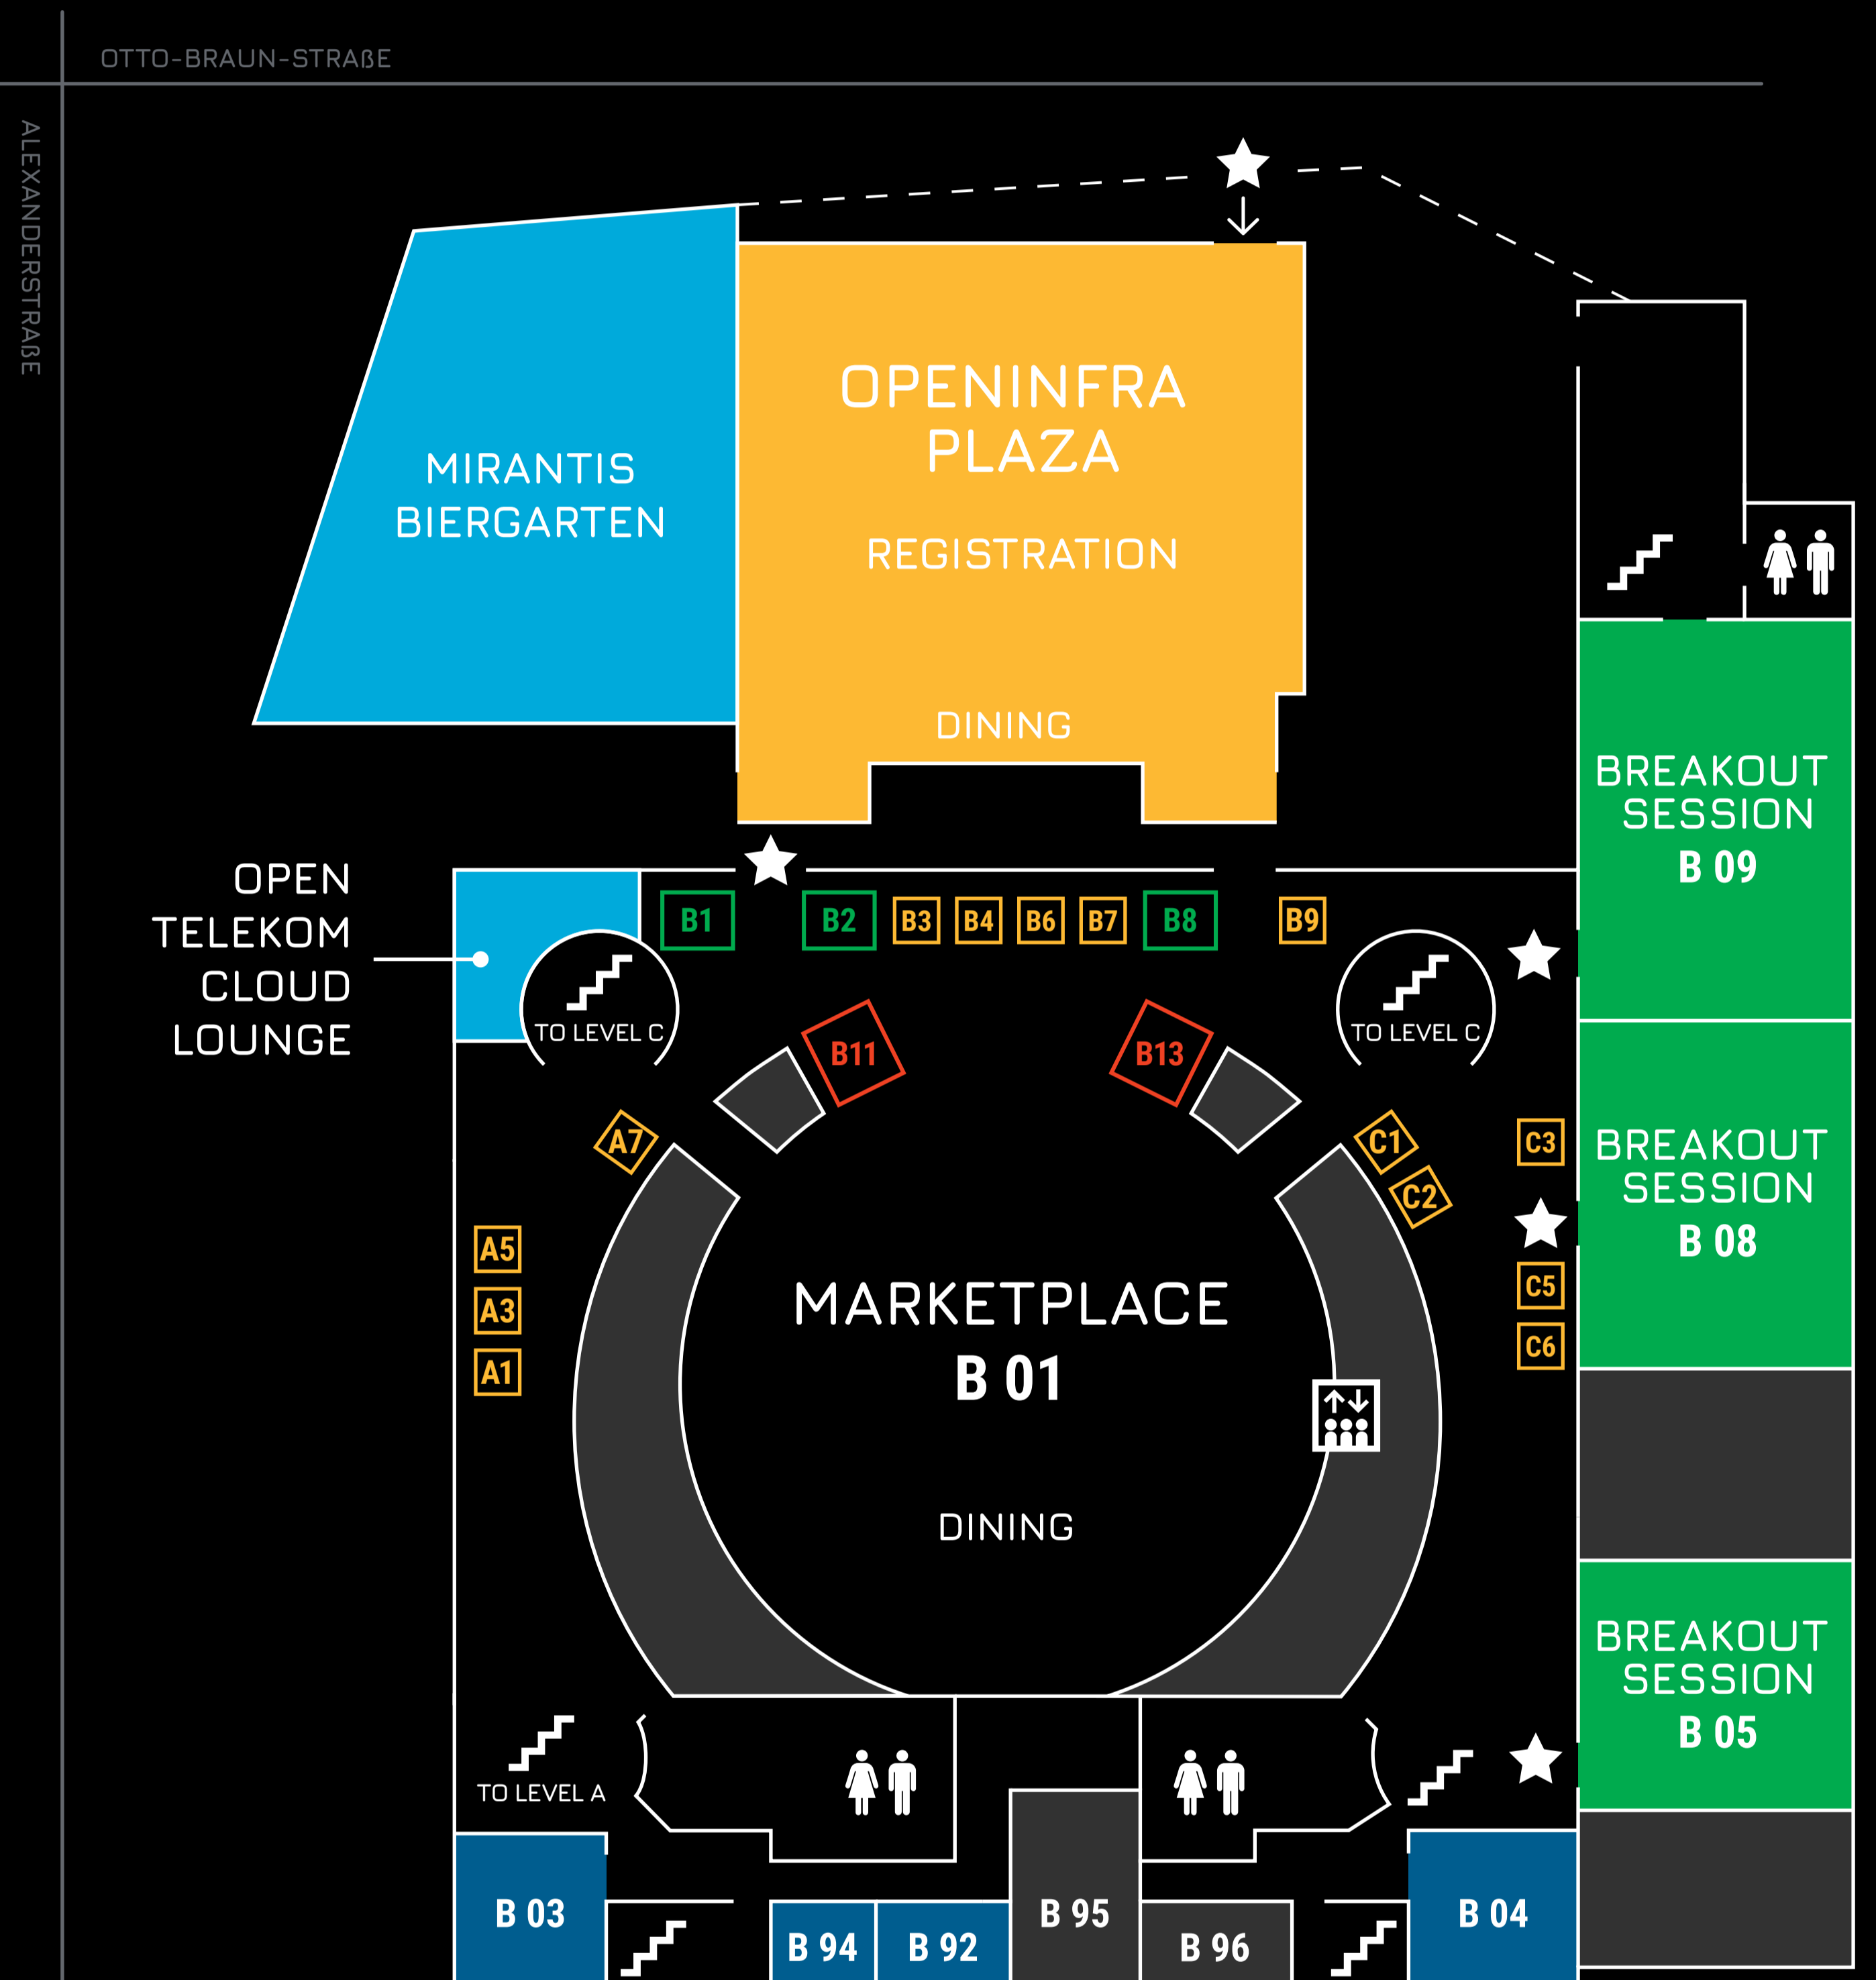

DIRECTORY

Berlin Congress Center

★ MAIN ENTRANCE

STAIRS

ELEVATOR

RESTROOMS

REGISTRATION

KEYNOTE STAGE

SESSIONS AND WORKSHOPS

LOUNGES

FORUM

MEETING ROOMS

MARKETPLACE SPONSORS

A3 B-1 Systems	B9 OpenMetal
C6 Bloomberg	B4 OVHcloud
B11 Canonical	B3 Red Hat
B7 Cloudbase Solutions	C3 Sardina Systems
C1 Component Soft	A5 Storpool
A1 Exaion	B6 SysEleven
C2 Fairbanks	C5 Trilio
B2 Mirantis	B8 VEXXHOST
A7 NIPA Cloud	B13 Wind River
B1 Open Telekom Cloud	

LEVEL C (upstairs)

LEVEL B (street level)

LEVEL A (downstairs)

WELCOME TO THE